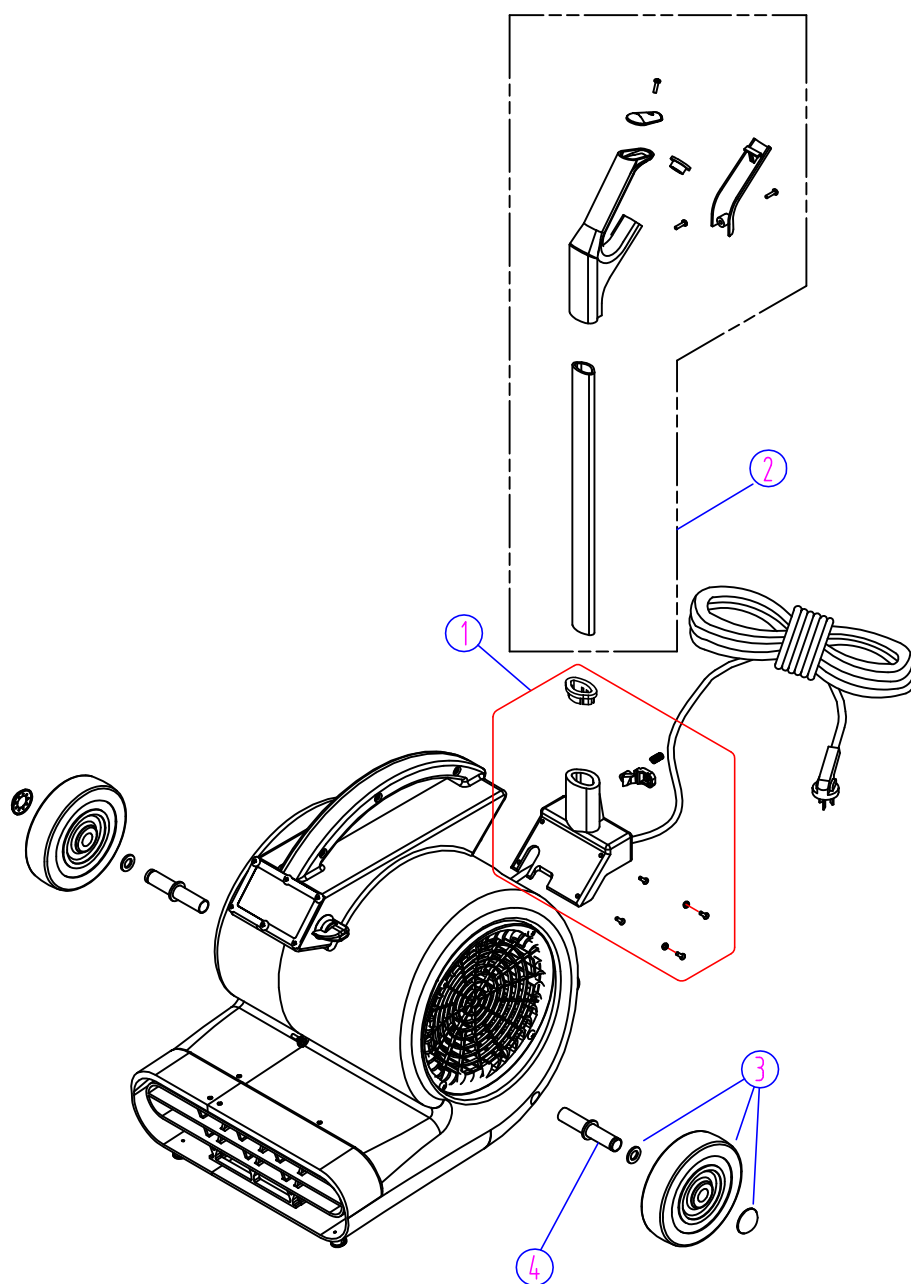

# PARTS LIST

## PARTS LIST

<b>DIA NO</b>	<b>PART NUMBER</b>	<b>DESCRIPTION</b>	<b>NO REQ'D</b>
1	VV30107A	LEFT VENT NET KIT	1
2	VF13613A	SCREW M5X20 & LOCK NUT M5 KIT	8
3	VF13639A	SCREW M4X20 & NUT M4 KIT	1
4	VV30102B	RIGHT & LEFT FRONT STAND BLOCK KIT	1
5	VV30112A	VENT OUTLET NET KIT	1
6	VV30104A	ROTATOR SWITCH KIT INCLUDING LABEL	1
7	VV30103A	PLATE KIT INCLUDING LOGO	1
8	VV30180	SWITCH	1
9	VV30138	CAPACITOR(10UF/600V)	1
10	VV30137A	CAPACITOR CLAMP KIT	1
11	VV30118	CHAMBER PLATE	1
12	VV30100	LEFT HOUSING	1
13	VV30110A	RIGHT VENT NET KIT	1
14	VV13655	RIVET M3.2X12	9
15	VV30114A	RUBBER STAND KIT 48mm	2
16	VV30011A	MOTOR CLAMP KIT	1
17	VV30116	MOTOR GASKET	1
18	YQ60000	MOTOR 220-240V 3/4HP-750W	1
19	VV30010A	9 INCH IMPELLER KIT	1
20	VA21570	CABLE 200mm	1
21	VV30118A	CHAMBER PLATE	1
22	VV30101	RIGHT HOUSING	1
23	VV30207	SERIAL LABEL	1
24	VV30202	WARNING LABEL	1
25	VV30181-EU	POWER CABLE KIT WITH EU PLUG	1
	VV30181-UK	POWER CABLE KIT WITH UK PLUG	1
26	VV13636	SCREW M5X30	3

**THE AXLES HAVE A VERY TIGHT TOLERANCE FIT.  
LUBRICATE THEM WITH SOME SOAPY WATER BEFORE  
DRIVING THEM INTO THE MOLDED RECEIVER.**

PARTS LIST

DIA NO	PART NUMBER	DESCRIPTION	NO REQ'D
1	VV30120B	HANDLE SEAT KIT	1
2	VV30109	HANDLE ASSEMBLY	1
3	VF47055A	6.4 INCH WHEEL KIT INCLUDING CAP	2
4	VV30111	AXLE	2

## WEAR AND TEAR PARTS

PART No.	DESCRIPTION	QTY	MACHINE
VV30102B	RIGHT & LEFT FRONT STAND BLOCK KIT	1	WT3SPD
VV30104A	ROTATOR SWITCH KIT INCLUDING LABEL	1	WT3SPD
VV30180	SWITCH	1	WT3SPD
VV30138	CAPACITOR(10UF/600V)	1	WT3SPD
VV30181-EU	POWER CABLE KIT WITH EU PLUG	1	WT3SPD
VV30181-UK	POWER CABLE KIT WITH UK PLUG	1	WT3SPD