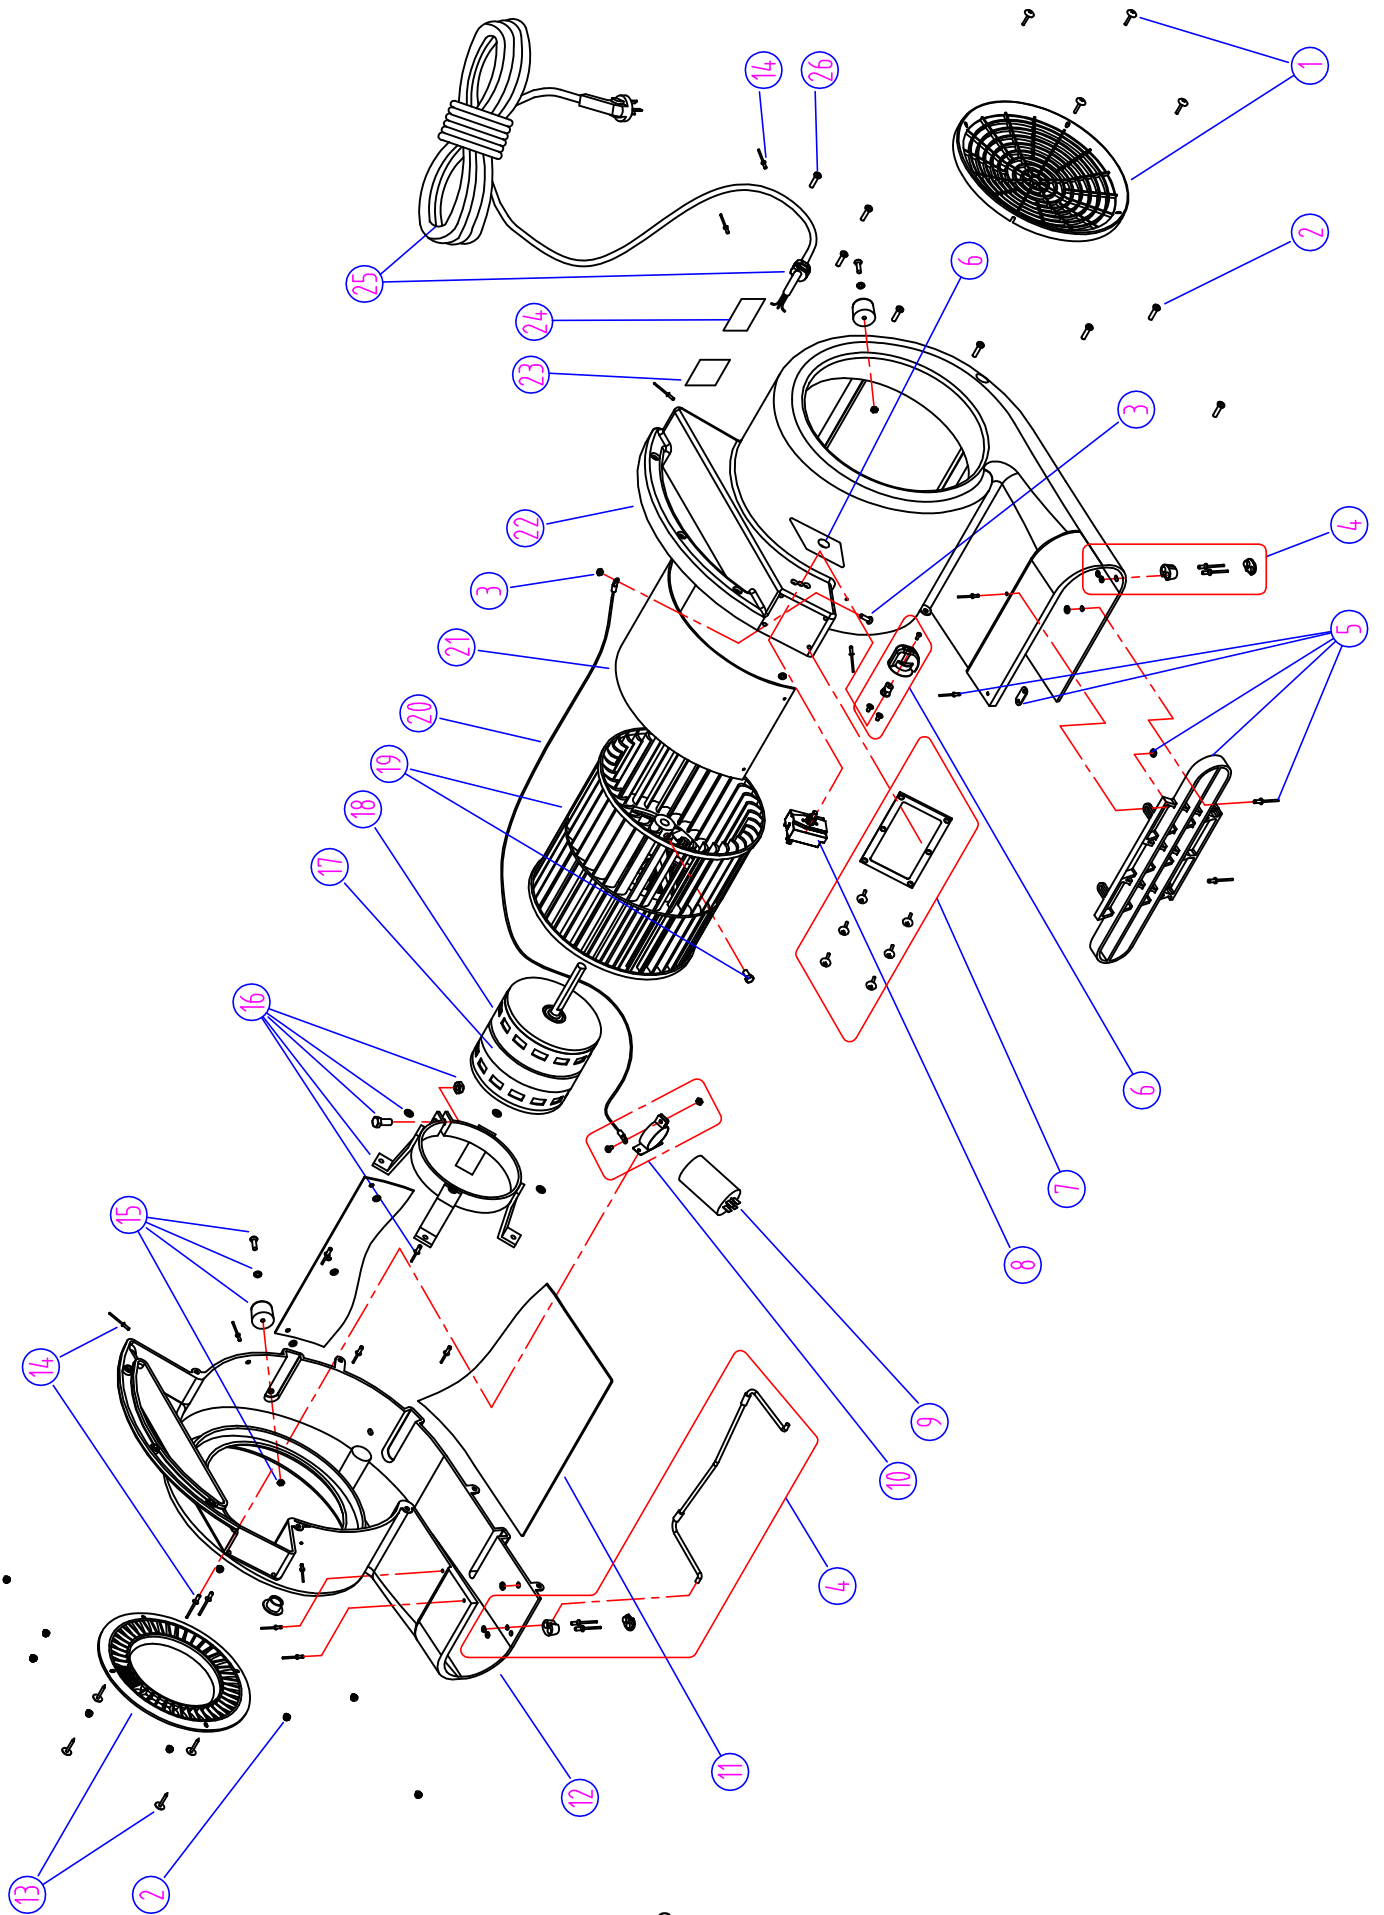

# Parts List

AIR MOVER

WT3SPD-EU

english	Parts list .....	1-7
deutsch	Betriebsanleitung .....	XXX
français	Notice d'utilisation .....	XXX
nederlands	Gebruiksaanwijzing .....	XXX
italiano	Istruzioni sull'uso .....	XXX
español	Instrucciones de manejo.....	XXX
português	Instruções de operação .....	XXX

# PARTS LIST

**THE AXLES HAVE A VERY TIGHT TOLERANCE FIT.  
LUBRICATE THEM WITH SOME SOAPY WATER BEFORE  
DRIVING THEM INTO THE MOLDED RECEIVER.**

PARTS LIST

DIA NO	PART NUMBER	DESCRIPTION	NO REQ'D
1	VV30120B	HANDLE SEAT KIT	1
2	VV30109	HANDLE ASSEMBLY	1
3	VF47055A	6.4 INCH WHEEL KIT INCLUDING CAP	2
4	VV30111	AXLE	2

## WEAR AND TEAR PARTS

PART No.	DESCRIPTION	QTY	MACHINE
VV30102B	RIGHT & LEFT FRONT STAND BLOCK KIT	1	WT3SPD
VV30104A	ROTATOR SWITCH KIT INCLUDING LABEL	1	WT3SPD
VV30180	SWITCH	1	WT3SPD
VV30138	CAPACITOR(10UF/600V)	1	WT3SPD
VV30181-EU	POWER CABLE KIT WITH EU PLUG	1	WT3SPD
VV30181-UK	POWER CABLE KIT WITH UK PLUG	1	WT3SPD